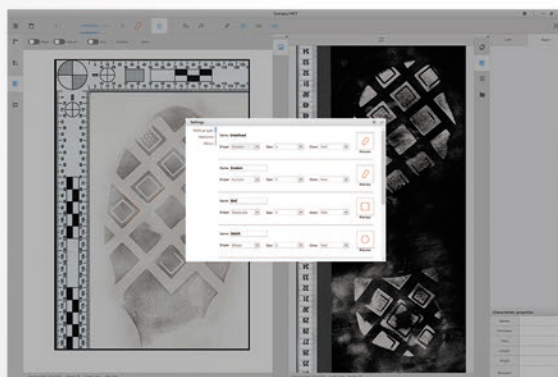

EverFACT

Everspry Footwear Analysis and Comparison Tool

Make your footwear comparison easier than ever before!

Scale images

Adjust contrast levels

Save workspace

Side-by-side comparison

Customized feature annotation

Record

Simulated scale and protractor

System Requirements: **Windows 7, 8 & 10**

Save time analyzing and comparing footwear images with EverFACT.

Visit <https://www.everspry.com/en/> to start your free,
no obligation trial today.