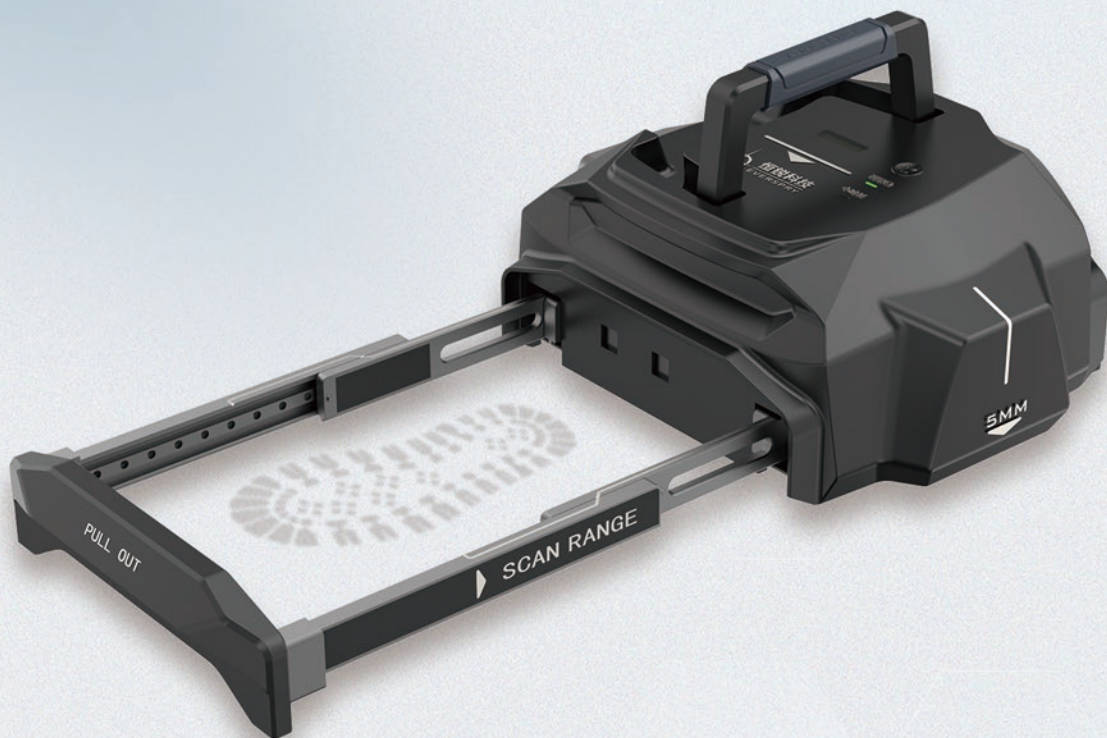

# EverISS™

Everspy Intelligent Shoeprint Scanner (EverISS) is a high-tech, crime scene intelligent shoeprint inspection equipment. It is used for scanning latent crime scene shoeprints. The resolution of images scanned by EverISS is up to 1200 dpi, which is a high resolution suitable for expert analysis and authentication.

## Wide range of application

Multiple scanning modes that support the visible and latent shoeprints left on various surfaces

## High accuracy scan image

The captured image is up to 1200DPI, and the image distortion is less than 1%

## Lightweight and portable

Dimensions are (LWH)  
320 \* 380 \* 168 mm, weight is 7 kg

Length:320mm × Width:380mm × Height:168mm