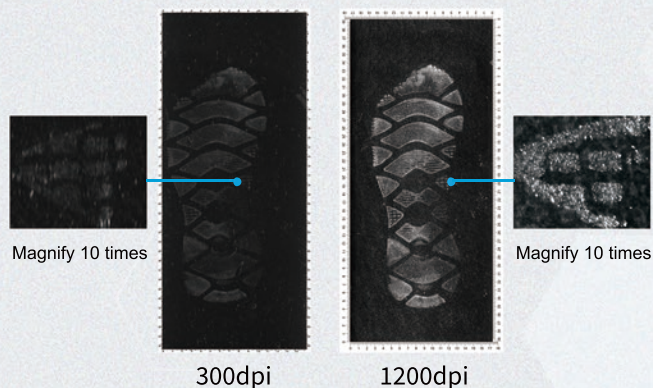

# EverISS™

Everspy Intelligent Shoeprint Scanner (EverISS) is a high-tech, crime scene intelligent shoeprint inspection equipment. It is used for scanning latent crime scene shoeprints. The resolution of images scanned by EverISS is up to 1200 dpi, which is a high resolution suitable for expert analysis and authentication.

## Wide range of application

Multiple scanning modes that support the visible and latent shoeprints left on various surfaces

## High accuracy scan image

The captured image is up to 1200DPI, and the image distortion is less than 1%

## Lightweight and portable

Dimensions are (LWH)  
320 \* 380 \* 168 mm, weight is 7 kg

Length:320mm × Width:380mm × Height:168mm