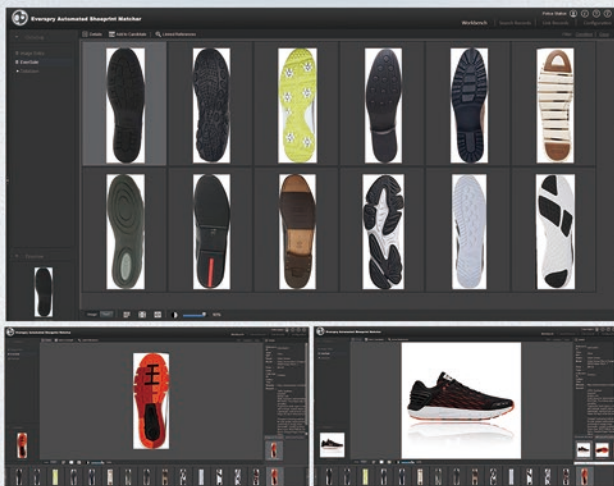

EverSole™

Everspry Shoe Model Database (EverSole). By 2022, our database has over 100,000 shoe models of thousand different global shoe brands. Shoe model data includes textual information such as shoe brand, color, price, style, and multiple images of the upper of shoe.

Every year more than 5,000 shoe models are updated, including global market well-known shoe brands and types.

Complete multiple brands shoe model data

Regular and complete update of new shoe models

High-quality shoe models

- ✓ Logo
- ✓ Color
- ✓ Price
- ✓ Style
- ✓ Sole of shoe
- ✓ Vamp